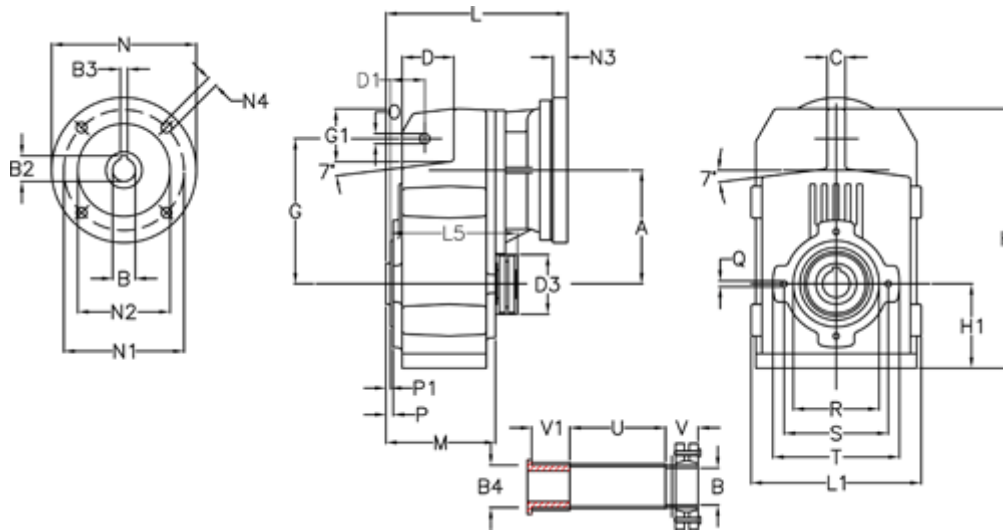

Article number: 29560201458245
 Description: Shaft mounted gear
 A252QF30-14,5-P112B5

Measures

A = 128.75	D1 = 43.5	I5 = 197.5	P1	= 3.5	V = 4
B = 30	d3 = 83	M = 135.5	Q	= M10x14	V1 = 4
B1 = 28	G = 162	N = 250	R	= 110	
B2 = 31.3	G1 = 58.0	N1 = 215	S	= 130	
B3 = 8	H = 290.5	N2 = 180	T	= 150	
B4 = 30	H1 = 93.5	N4 = M12x16	Tightening torque Nm adapter bushing = 6.0		
C = 20	L = 242.5	O = 13	Tightening torque Nm shrink disc = 7.0		
D = 57.0	L1 = 188	P = 6.0	U	= 120.5	